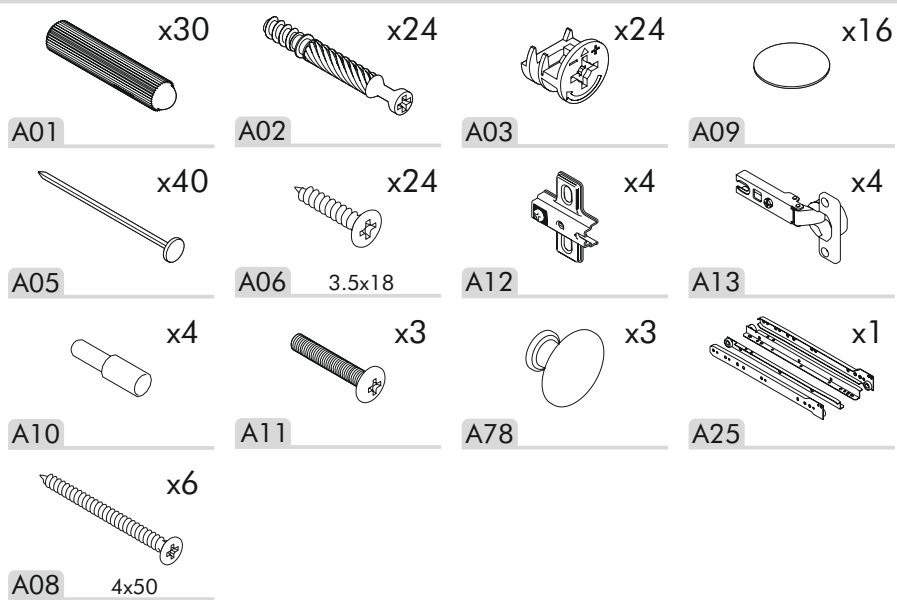

VICTORIA

113293_113294

1	56.2 x 35.5 x 1.8 cm	1
2	59.7 x 37.5 x 1.8 cm	1
3	90.0 x 35.5 x 1.8 cm	1
4	90.0 x 35.5 x 1.8 cm	1
5	56.2 x 35.5 x 1.8 cm	1
6	58.3 x 29.5 x 1.8 cm	1
7	56.2 x 12.0 x 1.8 cm	2
8	79.5 x 29.7 x 0.3 cm	2
9	89.2 x 10.9 x 1.8 cm	2
10	89.2 x 56.2 x 1.8 cm	1
11	59.7 x 10.9 x 1.8 cm	1
12	56.2 x 9.1 x 1.8 cm	1
13	30.0 x 15.0 x 1.8 cm	1
14	30.0 x 15.0 x 1.8 cm	1
15	50.1 x 13.0 x 1.8 cm	1
16	59.3 x 18.9 x 1.8 cm	1
17	53.5 x 30.5 x 0.3 cm	1
18	58.3 x 29.5 x 1.8 cm	1

13

14

15

16

17

18

19

20